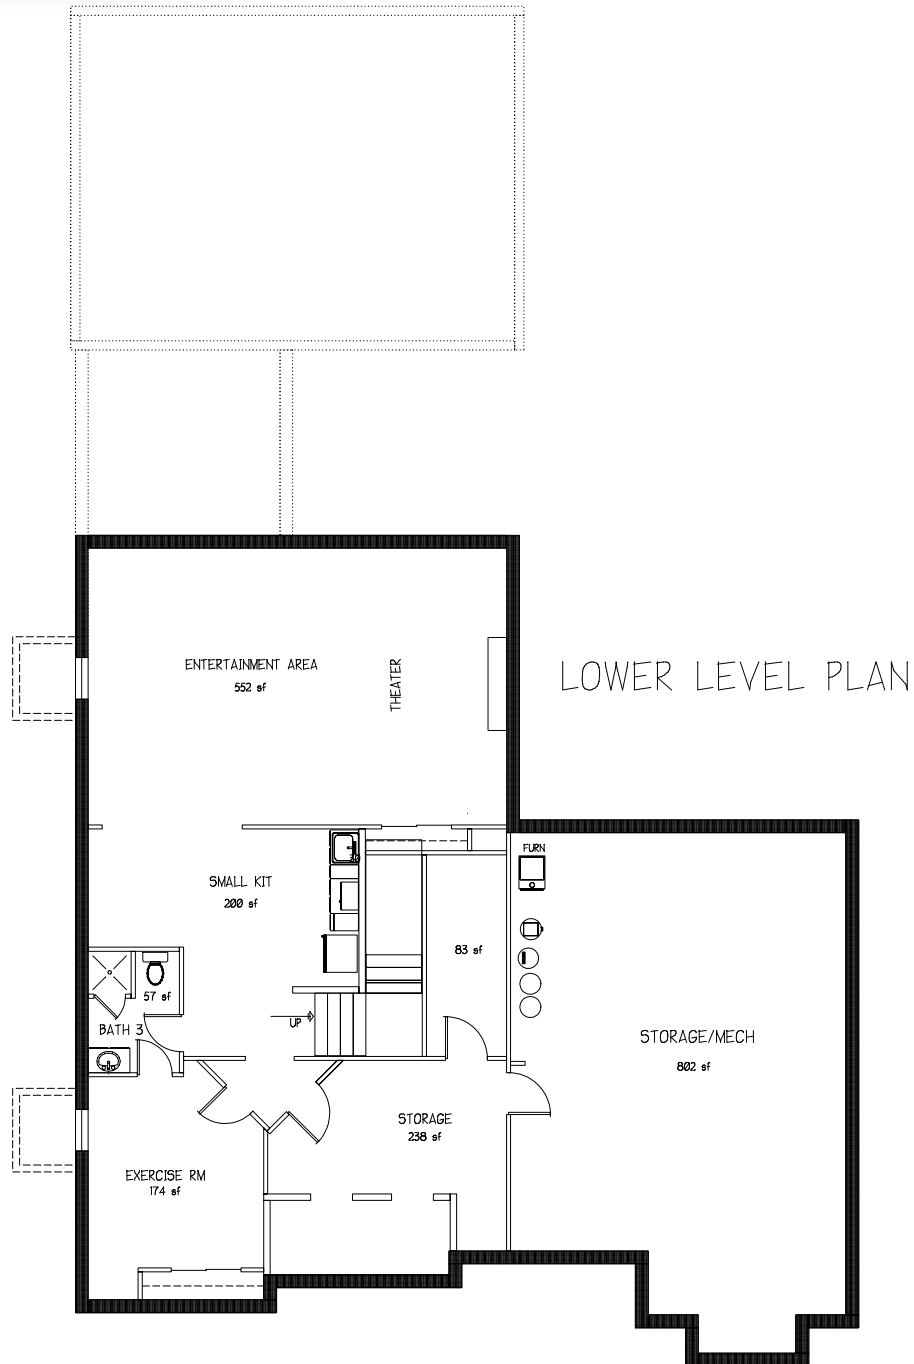

ALL DIMENSIONS ARE APPROXIMATE

BEDROOMS: 2-4 TOT BATHS: 3 TOT
 AREA MAIN FLOOR: 2753 sf AREA GARAGE: 759 sf

ALL DIMENSIONS ARE APPROXIMATE
 AREA FIN.: 1361 sfo AREA UNFIN.: 1252 sfo