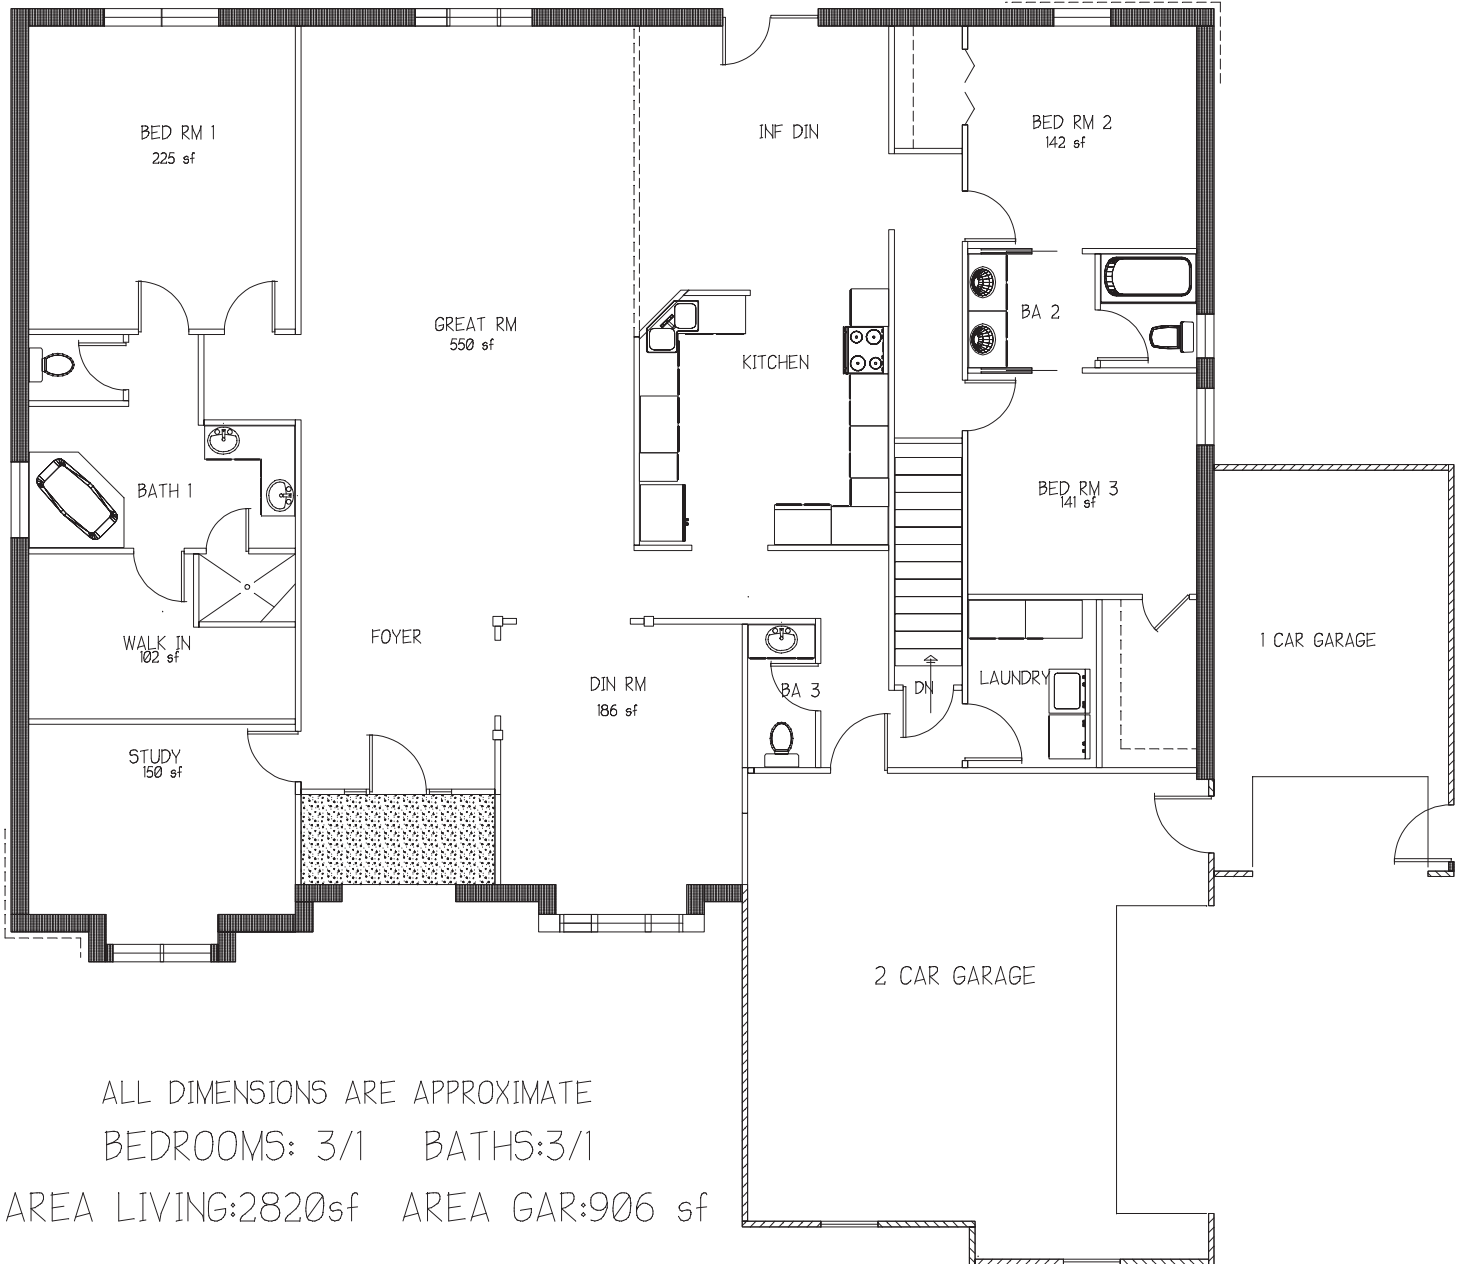

# KENSINGTON FRONTELEVATION

ALL DIMENSIONS ARE APPROXIMATE

BEDROOMS: 3/1 BATHS:3/1

AREA LIVING:2820sf AREA GAR:906 sf

ALL DIMENSIONS ARE APPROXIMATE

BEDROOMS: OPT. 1      BATHS: 1      AREA: 2820