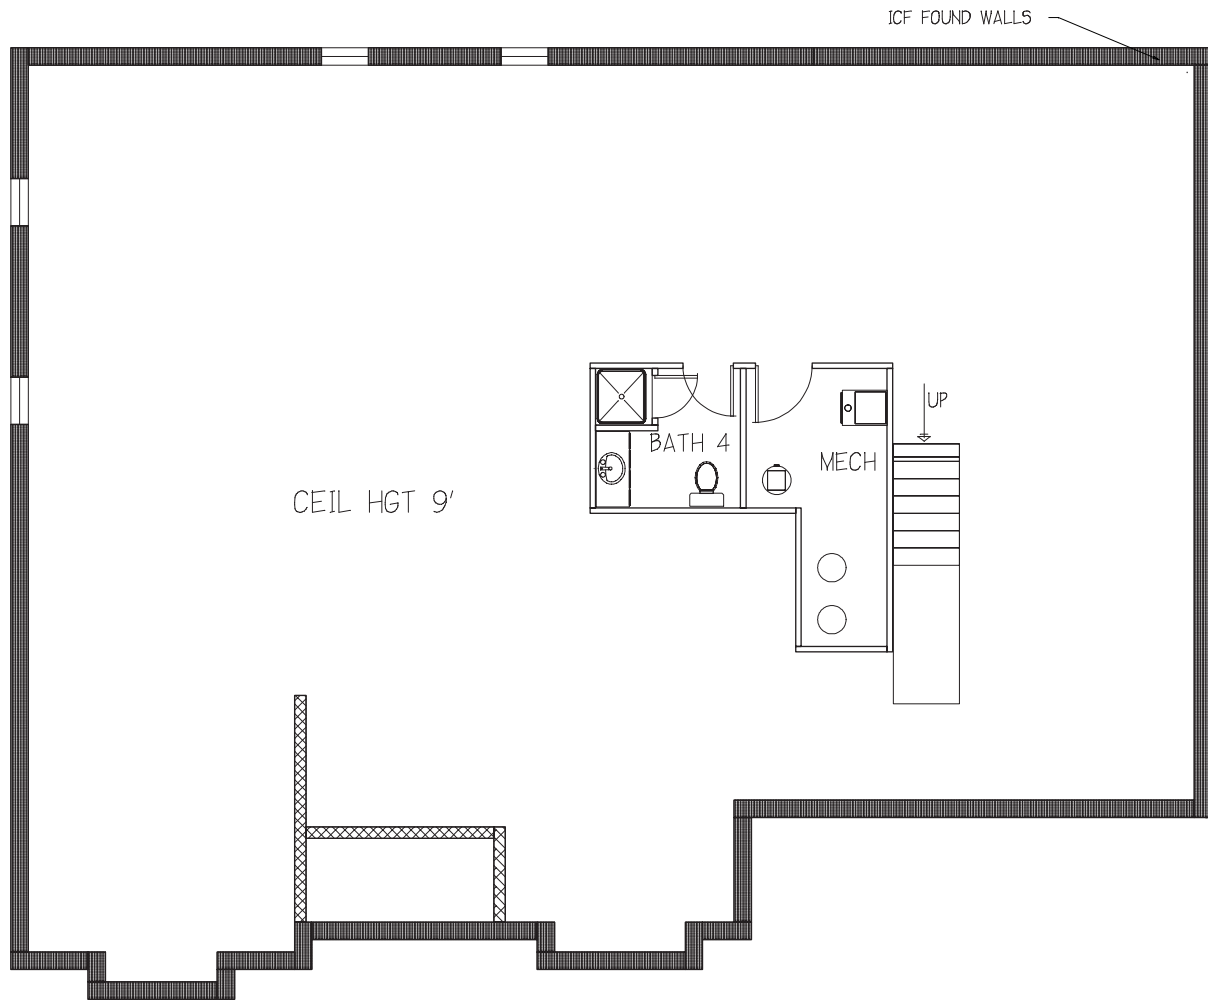

# KENSINGTON FRONTELEVATION

ALL DIMENSIONS ARE APPROXIMATE

BEDROOMS: 3/1 BATHS:3/1

AREA LIVING:2820sf AREA GAR:906 sf

ALL DIMENSIONS ARE APPROXIMATE

BEDROOMS: OPT. 1      BATHS: 1      AREA: 2820