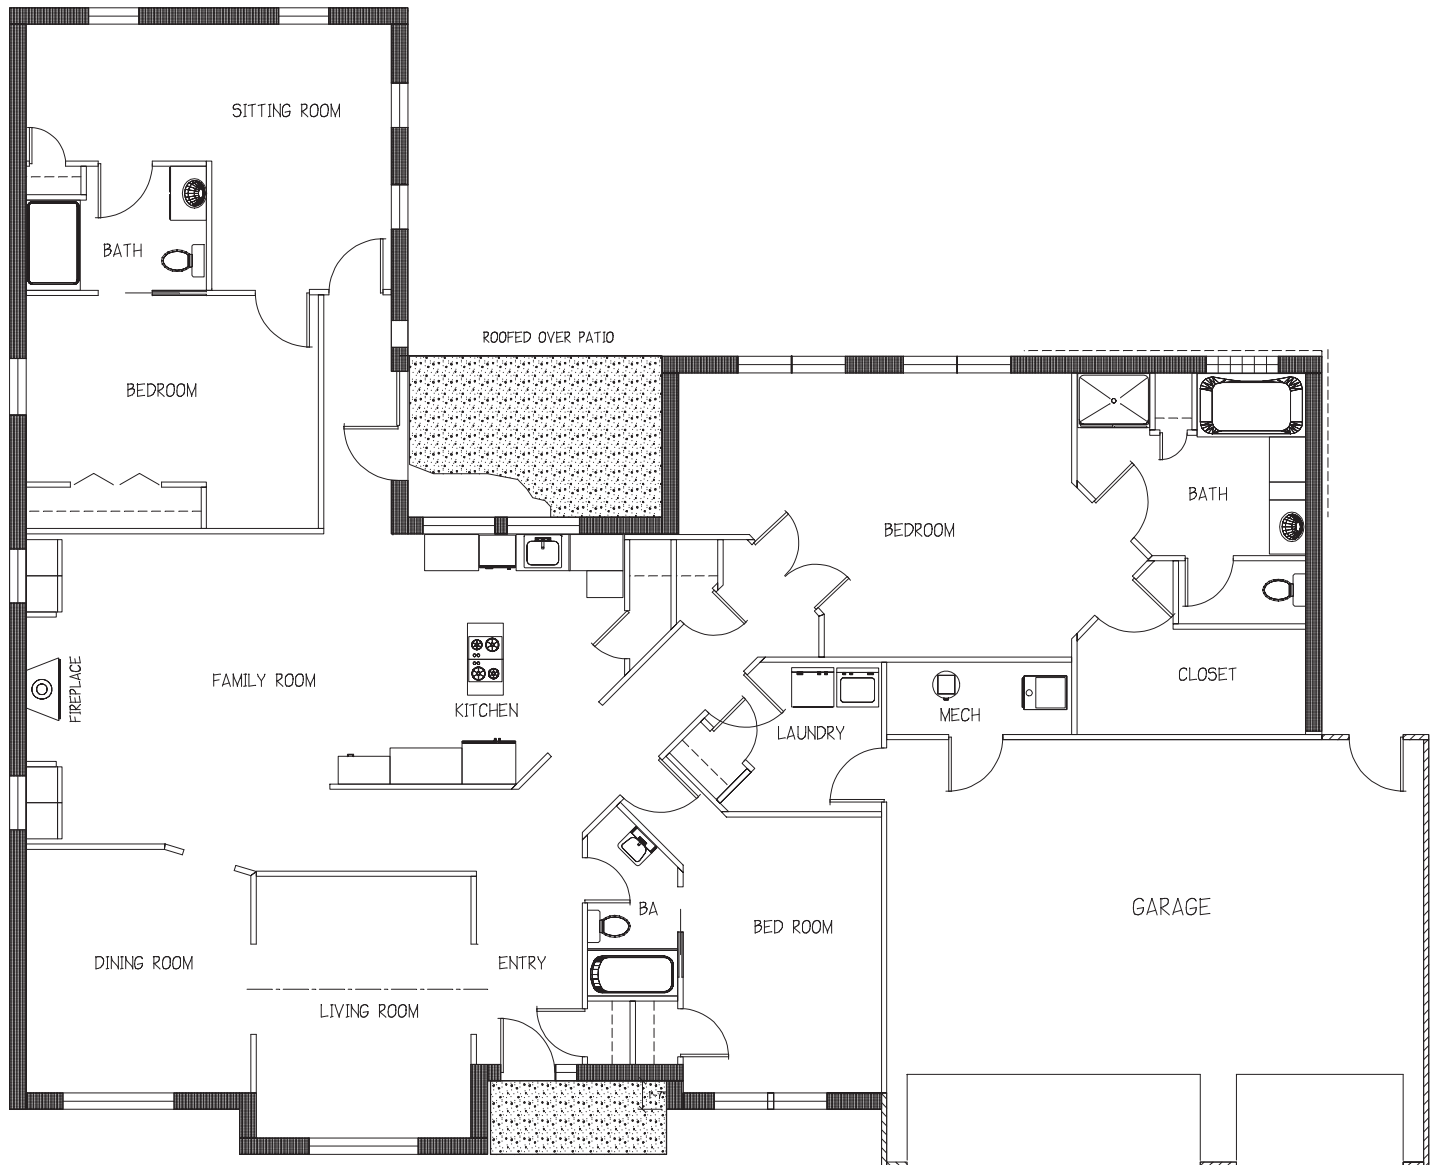

LANCASTER

FRONTELEVATION

ALL DIMENSIONS ARE APPROXIMATE

BED ROOMS: 3 BATHS: 3
 AREA: 2856 sf AREA GAR: 720 sf