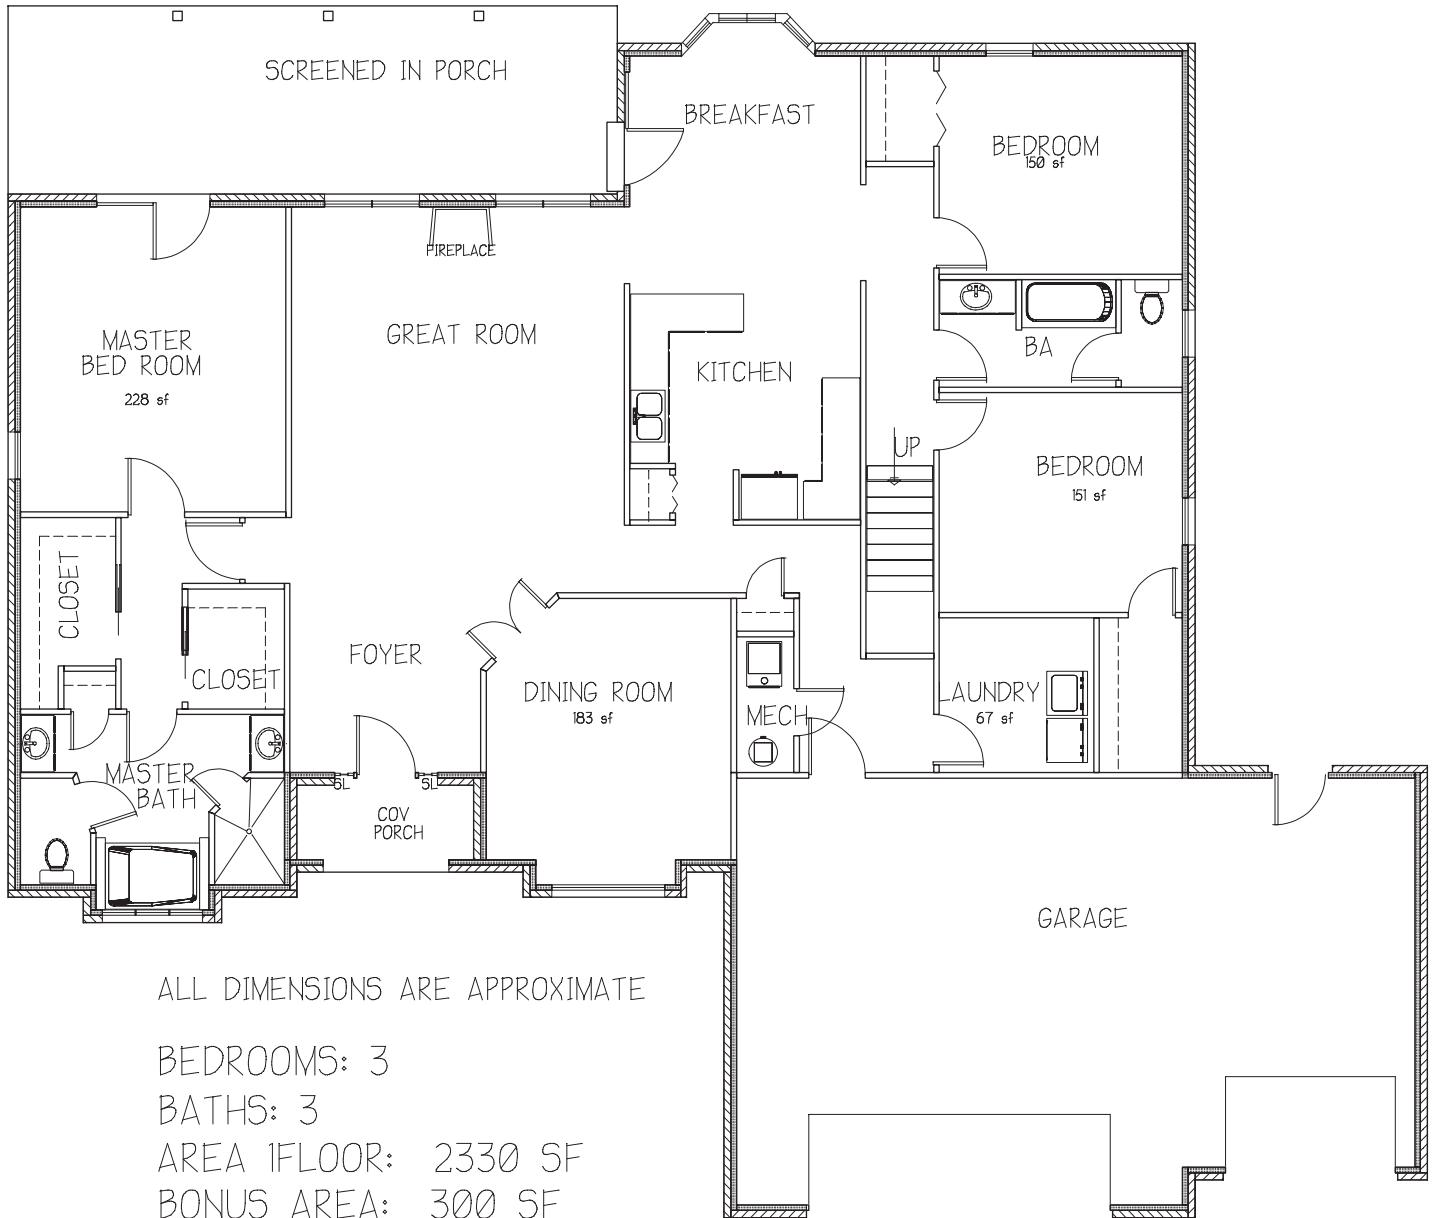

MONTICELLO

FRONT ELEVATION

ALL DIMENSIONS ARE APPROXIMATE

BEDROOMS: 3

BATHS: 3

AREA 1FLOOR: 2330 SF

BONUS AREA: 300 SF

AREA GARAGES: 830SF